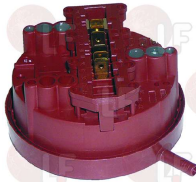

HOBART 378758-6

3320103 PRESSURE SWITCH 2 LEVELS FOR -U.K.-
1st level 35/25
2nd level 80/60
for AMX-AUX