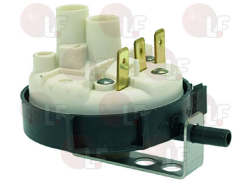

Suitable for:

Suitable for:

3320067 PRESSURE SWITCH 90/35 mm 250V 16A
1 level
max operating temperature 85°C
for 1300

3320228 LEVEL PRESSURE SWITCH 260/135
for DISHWASHER LP

ANGELO PO 32V1870
SILANOS 905275

EMMEPI 905275
WHIRLPOOL 483286008963

EUROFRANCE EU13/25

ARISTARCO 5594

3320096 PRESSURE SWITCH 123/75 1 LEVEL
16(4) 250V
for AT95/105/110-ALP01/02/44-AL55
(versions from 1995 onwards)

3320097 PRESSURE SWITCH 123/75 1 LEVEL
16(4)A/250V (with lower connection)
for AF61PS-AF78PS-AF61DPS-AF78DPS-AF88
(versions from 1996 onwards)