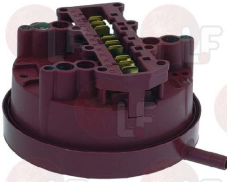

HOBART 231981-1

3320104 PRESSURE SWITCH 3 LEVELS
1st level 40/25
2nd level 57/42
3rd level 125/105
for AMX-AUX