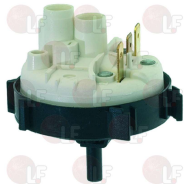

MACH 50000400
RANCILIO 34200063

MACH 80002281

RANCILIO 34200061

Suitable for:

3320212 **PRESSURE SWITCH 205/95 mm 1 LEVEL**
for PAN WASHER series MLP

MACH 500043700

MACH 80004427

3320088 **PRESSURE SWITCH 90/25 mm**
1 level 250V 16A
back connection
for DV80T-DV120T