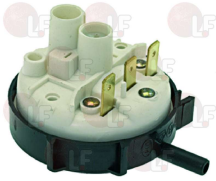

Pressure switches

Suitable for:

Suitable for:

3320038 PRESSURE SWITCH 80/50 mm 250V 16A
1 level

3320232 PRESSURE SWITCH 115/15 mm

CIMSA-FABAR 21001A

COLGED REB224006
MBM 224006

ELETTROBAR 224006