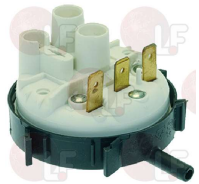

3320236 PRESSURE SWITCH 115/85 mm 250V 16/A
 for DISHWASHER RIVER 43

ELETTROBAR 224011

MBM 224011

3320084 PRESSURE SWITCH 140/110 250V 16A
 for RIVER40-RIVER48-RIVER50/50D/61

ELETTROBAR 224008

3320237 PRESSURE SWITCH 165/140 mm
 for DISHWASHER NIAGARA 251/261-PLUVIA 260/280