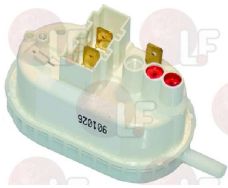

SILANOS 905285

WHIRLPOOL 483286000512

3320192 **PRESSURE SWITCH 2 LEVELS 230V 16A**
1st level 70 mm reset 40 mm
2nd level 120 mm reset 60 mm
for mod. LT

THIRODE 901303

Pressure switches

Suitable for:

3320194 PRESSURE SWITCH 70/50 mm 230V 16A
for mod. VSL450P-650P