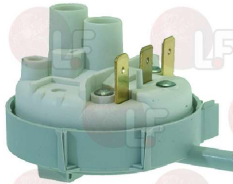

Pressure switches

Suitable for:

Suitable for:

3320038 PRESSURE SWITCH 80/50 mm 250V 16A
1 level

3320232 PRESSURE SWITCH 115/15 mm

CIMSA-FABAR 21001A

COLGED REB224006
MBM 224006

ELETTROBAR 224006

HOBART 371450-8

3320233 PRESSURE SWITCH 170/140 mm
for DISHWASHER CLEAN 3

3320083 PRESSURE SWITCH 90/56 mm 250V 16A
for E46-E50/51-E52-NIAGARA51-RIVER40-RIVER50/50D

COLGED REB224007
MBM 224007

ELETTROBAR 224007

HOBART 371450-9

COLGED REB224005
MARELS 46201300

ELETTROBAR 224005
MARELS 462.013.00

KREFFT 62-224005
MODULAR 462.013.00

3320003 "Y" CONNECTOR
for fitting with two pressure switches

3320039 PRESSURE SWITCH 1 LEVEL 28/12 mm
16(4)A 250V
for C3-C4

COMENDA 190314
FAGOR Z103077000
MODULAR 451.116.00
WHIRLPOOL 483286001005

ELECTROLUX 069195
MARELS 451.116.00
RANCILIO 65035031
ZANUSSI 069195

ELETTROBAR 035031
MBM 035031
SILANOS 905423

COMENDA 130629

HOONVED 31171

3320028 PRESSURE SWITCH 110/75 mm 250V 16A
1level
max operating temperature 85°C
for DISHWASHER

3320062 PRESSURE SWITCH 190/80 mm 250V 16A
1level
max operating temperature 85°C
for C95-C155

COMENDA 130607

COMENDA 130609

COMENDA 130616

3320018 PRESSURE SWITCH 45/25 mm 250V 16A
1 - level
max operating temperature 85°C
for CUPWASHER

3320146 PRESSURE SWITCH 50/30 50/30 110/70mm250V
for FC-BT

COMENDA 130621
HOONVED 130621

EMMEPI
LASA 3283010

HOONVED H130621
MARENO 1037302800

COMENDA 130628

HOONVED 130628

HOONVED H130628