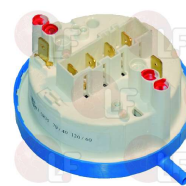

SILANOS 905285

WHIRLPOOL 483286000512

3320192 **PRESSURE SWITCH 2 LEVELS 230V 16A**
1st level 70 mm reset 40 mm
2nd level 120 mm reset 60 mm
for mod. LT