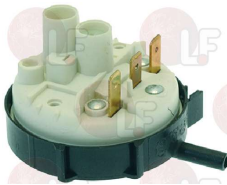

Suitable for:

3320082 PRESSURE SWITCH 100/18 mm 250V 16A
1 level
operating temperature max 85°C

ADLER 20192
WHIRLPOOL 820192

DIHR 80225
WHIRLPOOL 771985010026

KROMO 80225

3320147 PRESSURE SWITCH 115/40 mm 16A 250V
for A500-A720-A1080-CF1000-F1201