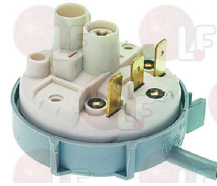

BONNET 2001959H
GIGA D224002
MARENO

BONNET 3682E
HOBART
THIRODE 2001959H

ELETTROBAR 224002
LASA
WHIRLPOOL 155107

3320235 PRESSURE SWITCH 110/75 mm 250V 16A
for drain pump