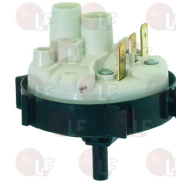

KÜPPERSBUSCH 409225

MEIKO 0130026

3320090 **PRESSURE SWITCH 62/30 mm**
1 level 250V 16A
back connection
for FV250-DV270