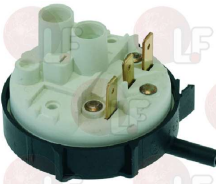

Pressure switches

Suitable for:

Suitable for:

3320038 PRESSURE SWITCH 80/50 mm 250V 16A
1 level

3320232 PRESSURE SWITCH 115/15 mm

CIMSA-FABAR 21001A

COLGED REB224006
MBM 224006

ELETTROBAR 224006

HOBART 371450-8

3320233 PRESSURE SWITCH 170/140 mm
for DISHWASHER CLEAN 3

3320083 PRESSURE SWITCH 90/56 mm 250V 16A
for E46-E50/51-E52-NIAGARA51-RIVER40-RIVER50/50D

COLGED REB224007
MBM 224007

ELETTROBAR 224007

HOBART 371450-9

COLGED REB224005
MARELS 46201300

ELETTROBAR 224005
MARELS 462.013.00

KREFFT 62-224005
MODULAR 462.013.00

3320003 "Y" CONNECTOR
for fitting with two pressure switches

3320039 PRESSURE SWITCH 1 LEVEL 28/12 mm
16(4)A 250V
for C3-C4

COMENDA 190314
FAGOR Z103077000
MODULAR 451.116.00
WHIRLPOOL 483286001005

ELECTROLUX 069195
MARELS 451.116.00
RANCILIO 65035031
ZANUSSI 069195

ELETTROBAR 035031
MBM 035031
SILANOS 905423

COMENDA 130629

HOONVED 31171

3320028 PRESSURE SWITCH 110/75 mm 250V 16A
1level
max operating temperature 85°C
for DISHWASHER

3320062 PRESSURE SWITCH 190/80 mm 250V 16A
1level
max operating temperature 85°C
for C95-C155

COMENDA 130607

COMENDA 130609

COMENDA 130616

3320018 PRESSURE SWITCH 45/25 mm 250V 16A
1 - level
max operating temperature 85°C
for CUPWASHER

3320146 PRESSURE SWITCH 50/30 50/30 110/70mm250V
for FC-BT

COMENDA 130621
HOONVED 130621

EMMEPI
LASA 3283010

HOONVED H130621
MARENO 1037302800

COMENDA 130628

HOONVED 130628

HOONVED H130628