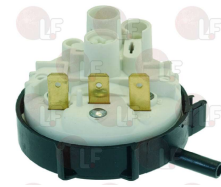

3320116 PRESSURE SWITCH 170/95 mm 250V 16A
1 level
for FI100

FAGOR Z713002000

3320118 PRESSURE SWITCH 28/13 mm 250V 16A
1 level
for LVR10-LVC12/15/21

FAGOR Z103074000 FAGOR Z403021000

3320171 PRESSURE SWITCH 28/13-65/50 mm 16A 250V