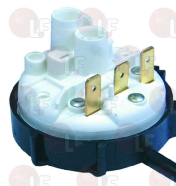

LINEA BLANCA A030061