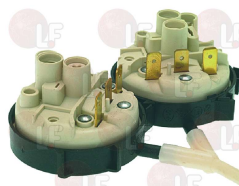

LASA 3283030

MARENO 1037308700

3320078 **PRESSURE SWITCH 95/70 mm - 45/20 mm**
2 levels 250V 16A
max operating temperature 85°C
for all models