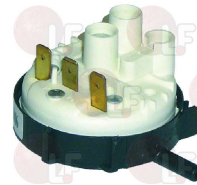

SAMMIC 2302815

3320204 **PRESSURE SWITCH 118/50 mm 1 LEVEL**
for SILANOS N90-E1000
for WHIRLPOOL AGB663-AGB668

SILANOS 905288

WHIRLPOOL 483286008801

3320193 **PRESSURE SWITCH 133/63 mm 230V 16A**
for SILANOS mod. N1000-N1300-LP-LPN
for WHIRLPOOL mod. AGB664-669