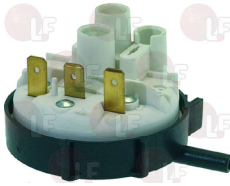

JEMI 2007001

3320173 **PRESSURE SWITCH 62/25-90/50 mm 16A 250V**
for JEMI DISHWASHER MA/MC

JEMI 2007006

3320089 **PRESSURE SWITCH 40/15 mm**
1 level 250V 16A
back connection
for FV40-FV28G-ECOSTAR 430F/530F-DV80-DV120