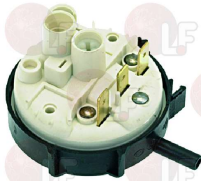

3320235 PRESSURE SWITCH 110/75 mm 250V 16A
for drain pump

BONNET 2001548H
RANCILIO 65224010

ELETTROBAR 224010
THIRODE 2001548H

MBM 224010

3320112 PRESSURE SWITCH 180-70 mm 1 LEVEL
16(4)A/250V

BONNET 2001875H
ELETTROBAR 926049
THIRODE 2001875H