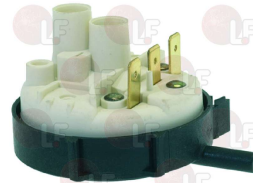

Rel. 2013-08090802

Pressure switches

Suitable for:

3320189 PRESSURE SWITCH 105/75 mm 250V 16A
1 level
for DISHWASHER JEMI GS8/2, GS8/2D, GS9/2, GS9/2D. GS82. GS100
for GLASS WASHER GS3. GS3D. GS4/2 GS4/2D

Suitable for:

3320082 PRESSURE SWITCH 100/18 mm 250V 16A
1 level
operating temperature max 85°C

ADLER 20192
WHIRLPOOL 820192

DIHR 80225
WHIRLPOOL 771985010026

KROMO 80225

3320147 PRESSURE SWITCH 115/40 mm 16A 250V
for A500-A720-A1080-CF1000-F1201