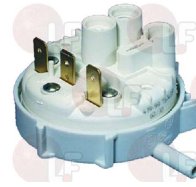

Suitable for:

3320244 LEVEL PRESSURE SWITCH 80/20
for PAN WASHER BODSON C63-C87-PA53-PA63-PA87

BODSON 301844

Suitable for:

3320188 PRESSURE SWITCH

BONNET 901300

THIRODE 901300

3320195 PRESSURE SWITCH PD4 2 LEVELS 230V 16A
1st level 165 mm reset 105 mm
2nd level 175 mm reset 150 mm
for mod. PF700

BONNET 1244672

3320020 PRESSURE SWITCH 110/60 mm 250V 16A
1 level
operating temperature 85°C
for DISHWASHER

BONNET 2001959H
GIGA D224002
MARENO

BONNET 3682E
HOBART
THIRODE 2001959H

ELETTROBAR 224002
LASA
WHIRLPOOL 155107

3320235 PRESSURE SWITCH 110/75 mm 250V 16A
for drain pump

BONNET 2001548H
RANCILIO 65224010

ELETTROBAR 224010
THIRODE 2001548H

MBM 224010

3320112 PRESSURE SWITCH 180-70 mm 1 LEVEL
16(4)A/250V

BONNET 2001875H
ELETTROBAR 926049
THIRODE 2001875H

BONNET 5915E
FAGOR EU926049

COLGED DEP45
FALCON 738160200

3320245 PRESSURE SWITCH 200/110-230/200
for DISHWASHER BONNET INO81

BONNET 914136

HOBART 914136

3320019 PRESSURE SWITCH 55/35 mm 250V 16A
1 level
max operating temperature 85°C
for LTB11-LTB12-LTB22

BONNET 2001841H
ELETTROBAR 224003
HOBART 139321-23
LASA
THIRODE 2001841H

BONNET 5627E
GIGA D224003
KREFFT 62-224003
MARENO
WHIRLPOOL 169434

ELECTROLUX 069434
HOBART 139321-833
KRUPPS 103380
RANCILIO 65224003
ZANUSSI 069434